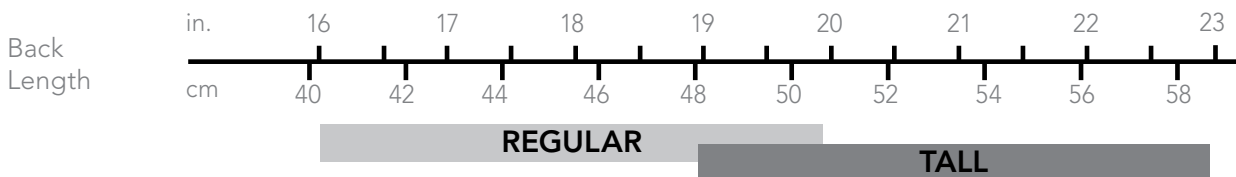

PACK MEASUREMENT CHARTS

NAOS 85, BORA 95, KHAM SIN 50, SILO, MIURA

ARRAKIS 40/50/65, AXIOS, CIERZO 35, SILO 30, MIURA 30/20

BORA 80, ALTRA 62/65/75

HIPBELT SIZING

	Short		Regular		Tall	
	inch	cm	inch	cm	inch	cm
Men's	29 1/2-34 1/2	75-88	32-37	81-94	36-41	91-104
Women's	28 1/2-33 1/2	72-85	31-36	79-91.5	35-40	87.5-101.5