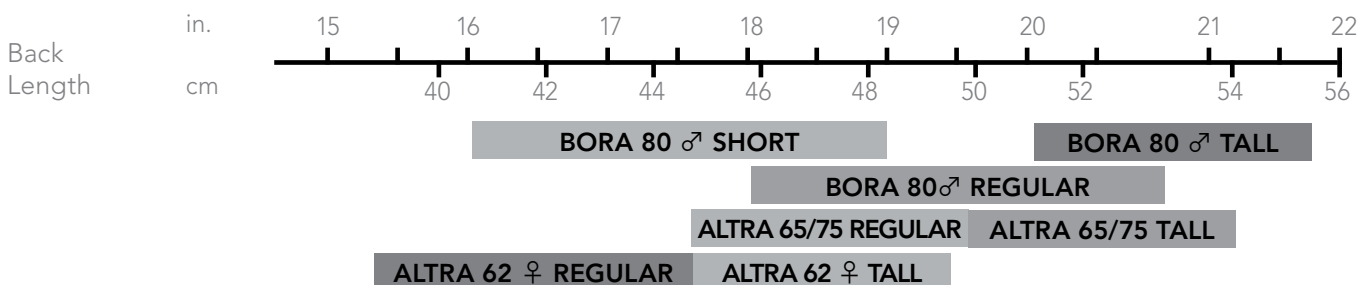

PACK MEASUREMENT CHARTS

NAOS 85, BORA 95, KHAM SIN 50, SILO, MIURA

ARRAKIS 40/50/65, AXIOS, CIERZO 35, SILO 30, MIURA 30/20

BORA 80, ALTRA 62/65/75

HIPBELT SIZING

	Short		Regular		Tall	
	inch	cm	inch	cm	inch	cm
Men's	29 1/2-34 1/2	75-88	32-37	81-94	36-41	91-104
Women's	28 1/2-33 1/2	72-85	31-36	79-91.5	35-40	87.5-101.5